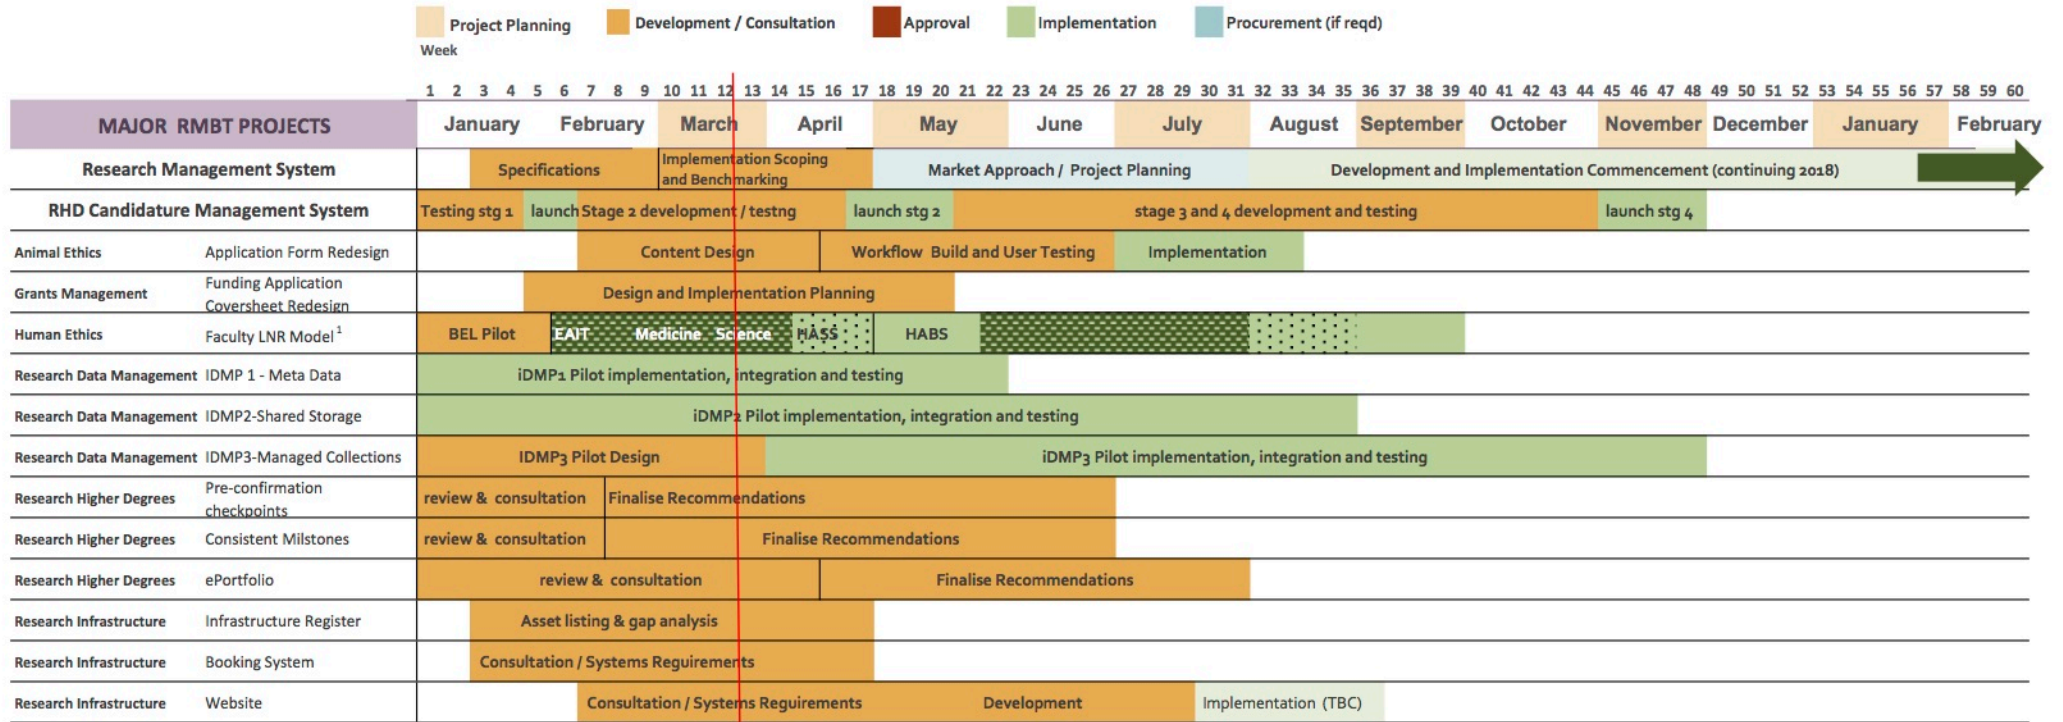

Research Management Business Transformation Project

Projected Project Timeframes (as at 20 March 2017)

Notes:

1. Faculty LNR implementation includes associated Institutes. Faculty rollout shows relative start times and rollouts overlap